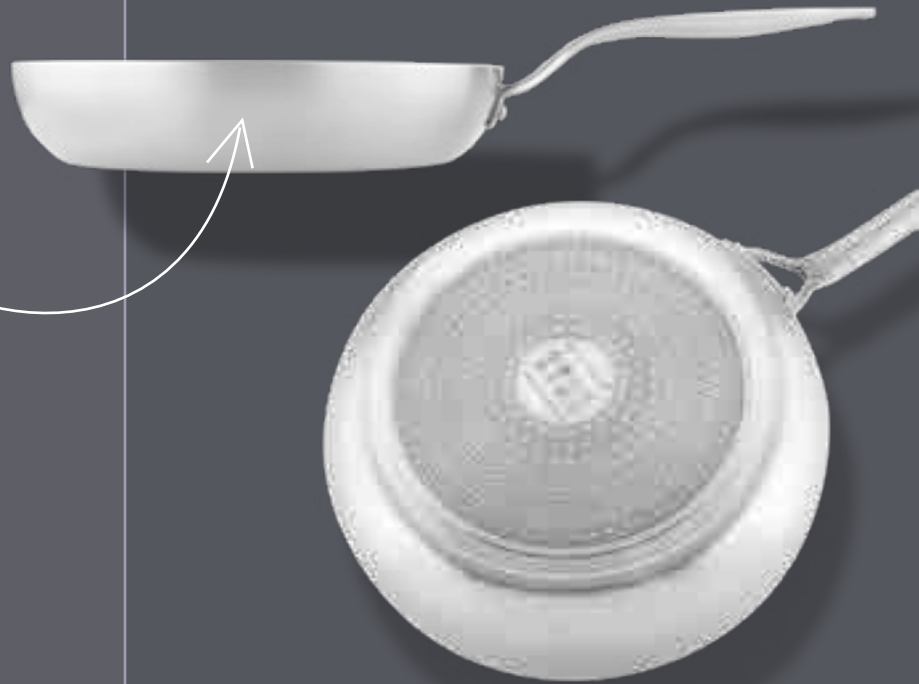

Three-layer structure of the **Teflon® Radiance** system contains particles of ferromagnetic stainless steel that aid the induction process and ensure even heating of the whole surface of the utensil and the **Oil Control system**

The only frying pan to be used in the oven!