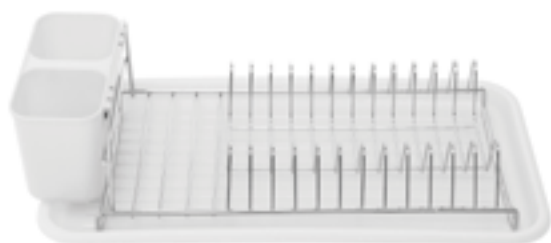

DISH RACKS

Stretto

Piani

Mediano

Corner

Ampio

*drains water
directly to sink*

dish rack
stainless steel
resistant to water