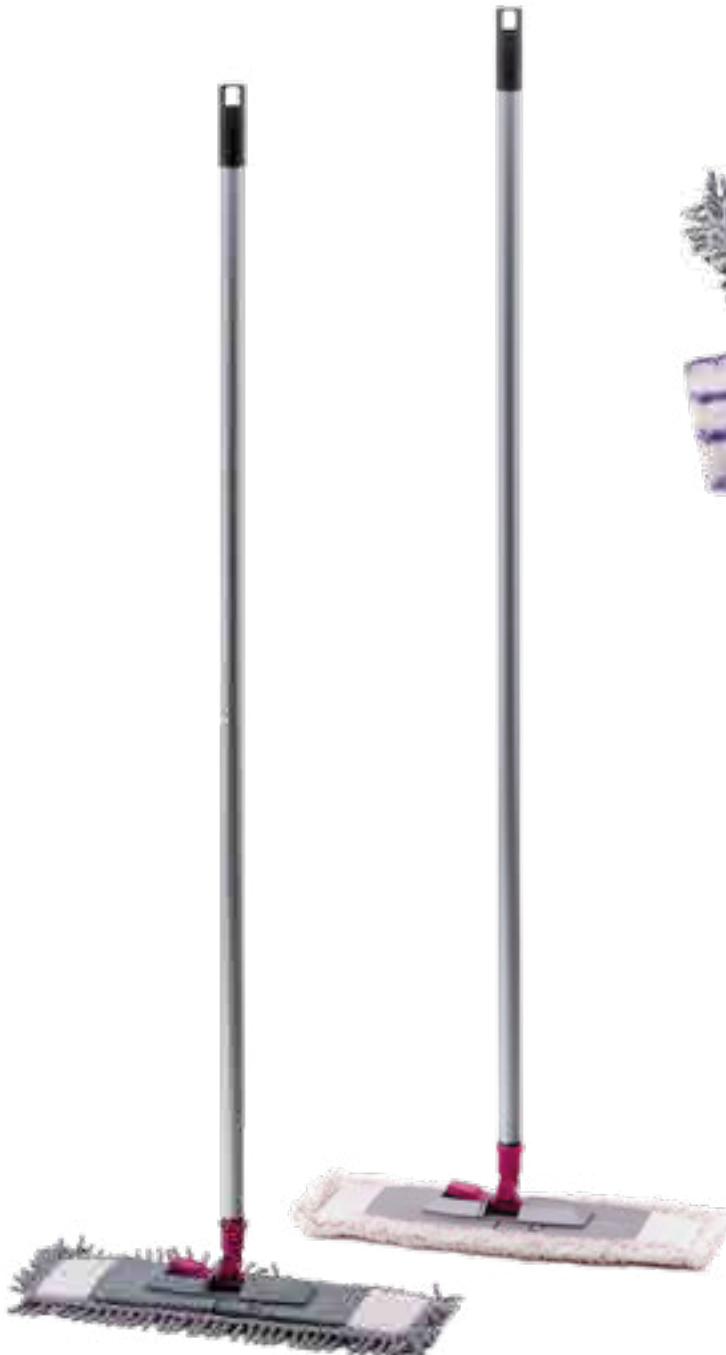

garbage bags

durable, tear resistant
ideal for waste segregation

50	35 l	5901832338017	4W0244
30	60 l	5901832338055	4W0241
10	120 l	5901832338093	4W0247
10	240 l	5901832356967	4W0155