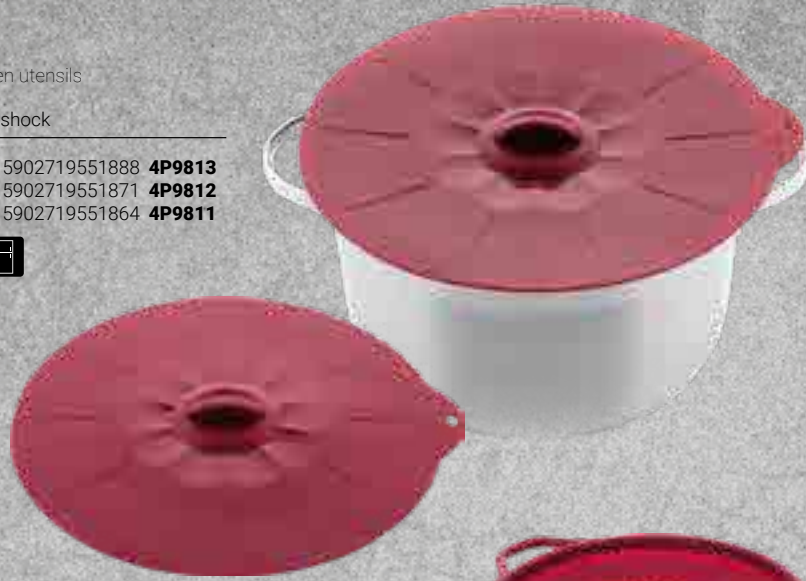

⑬

make it
MULTI
SMART

Smart-Multi / kitchen utensils
silicone
resistant to thermal shock

- | | | | |
|----|--------------------|---------------|---------------|
| 12 | cover 23 cm | 5902719551888 | 4P9813 |
| 12 | cover 25 cm | 5902719551871 | 4P9812 |
| 12 | cover 29 cm | 5902719551864 | 4P9811 |